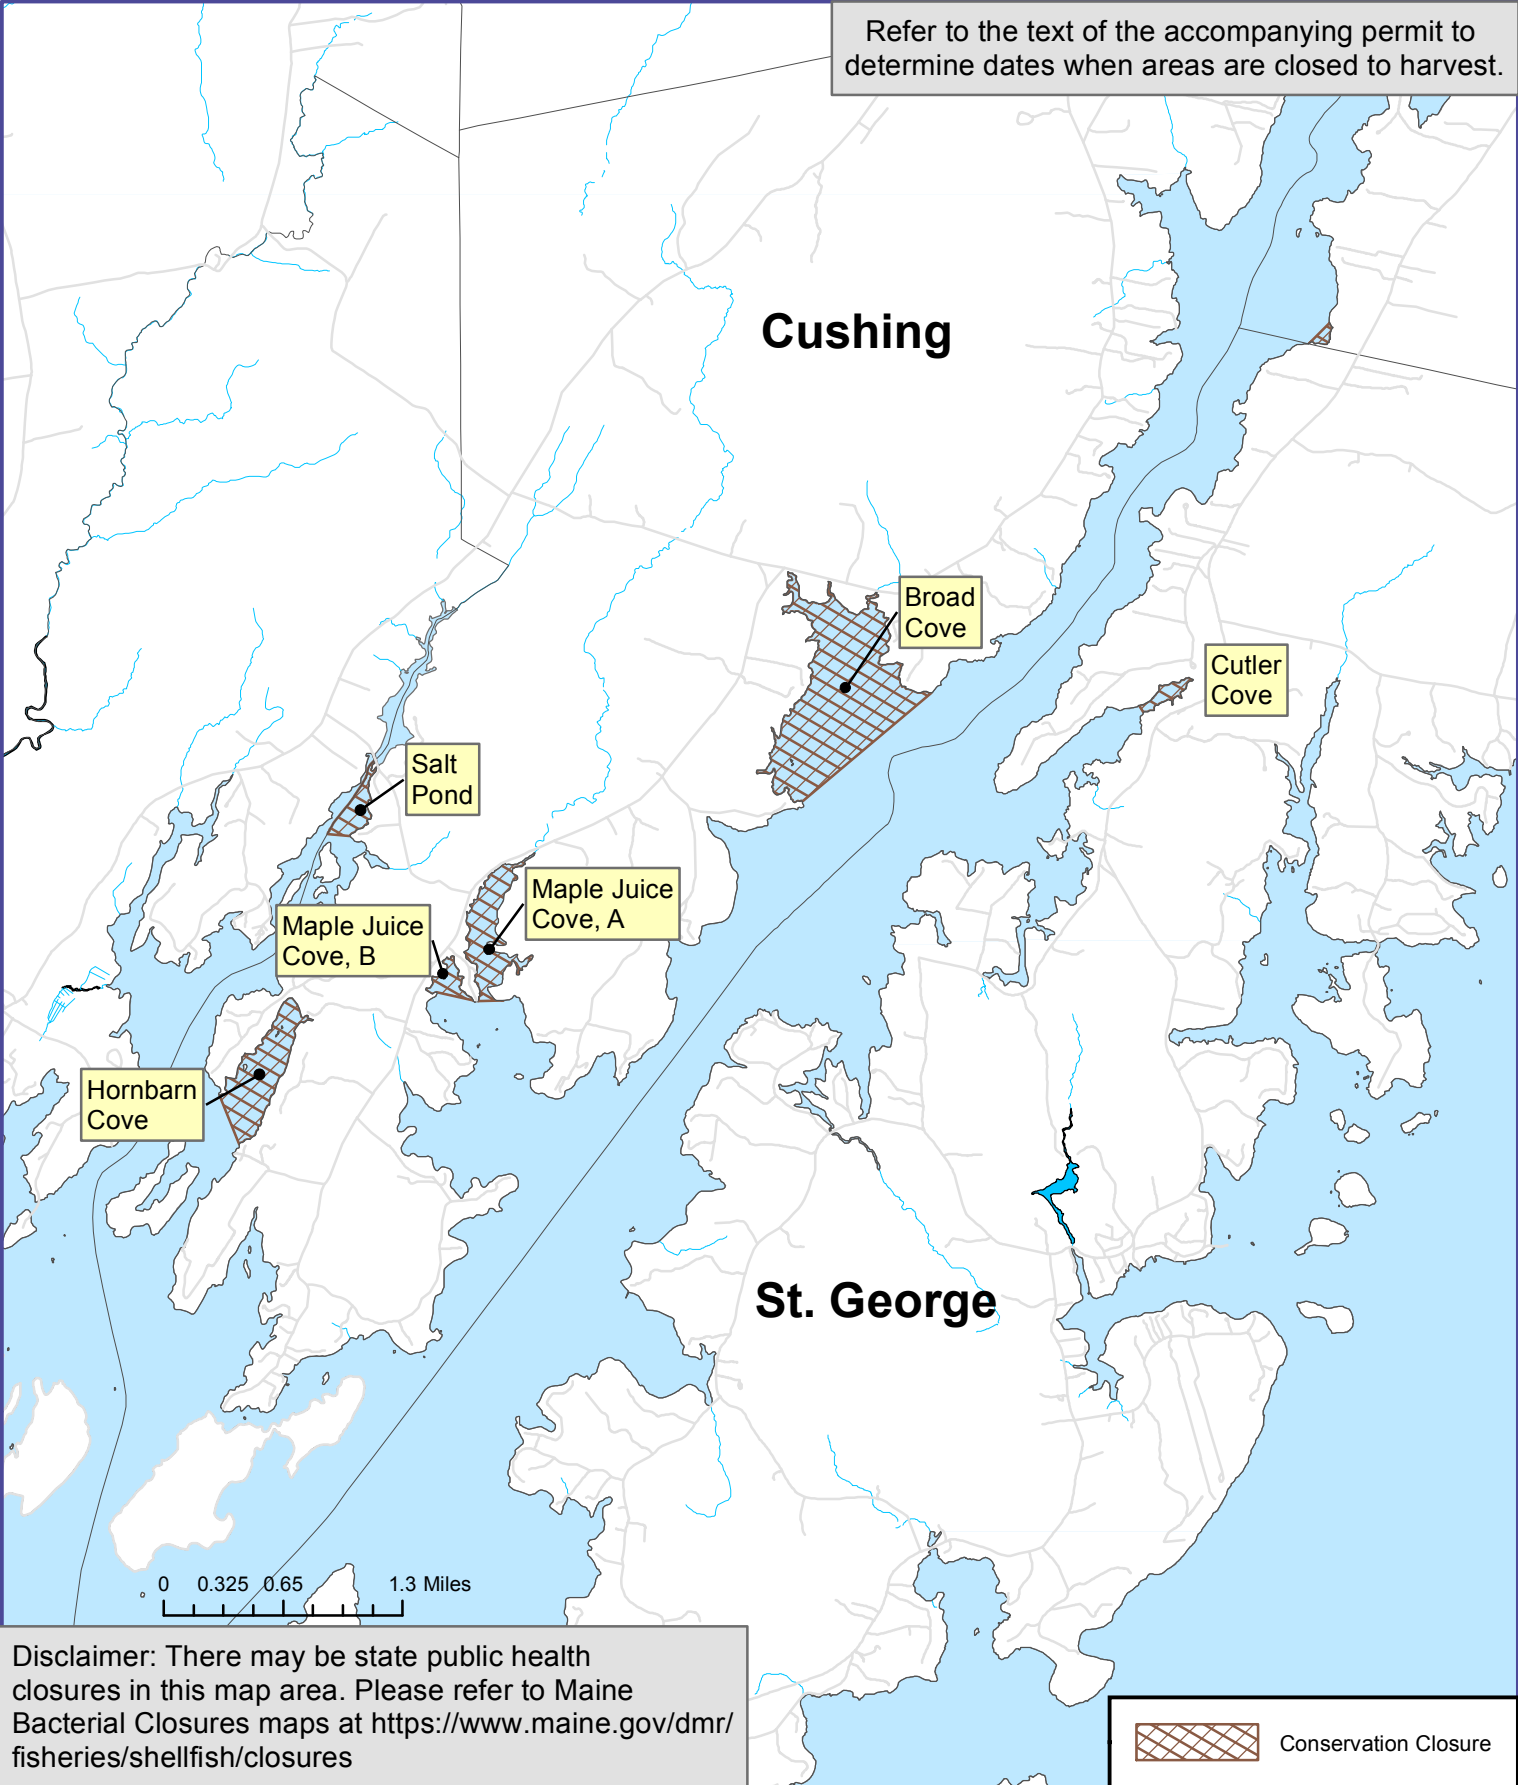

Maine Department of Marine Resources

Georges River Regional Shellfish Program

Municipal Conservation Closures

Refer to the text of the accompanying permit to determine dates when areas are closed to harvest.

Disclaimer: There may be state public health closures in this map area. Please refer to Maine Bacterial Closures maps at <https://www.maine.gov/dmr/fisheries/shellfish/closures>